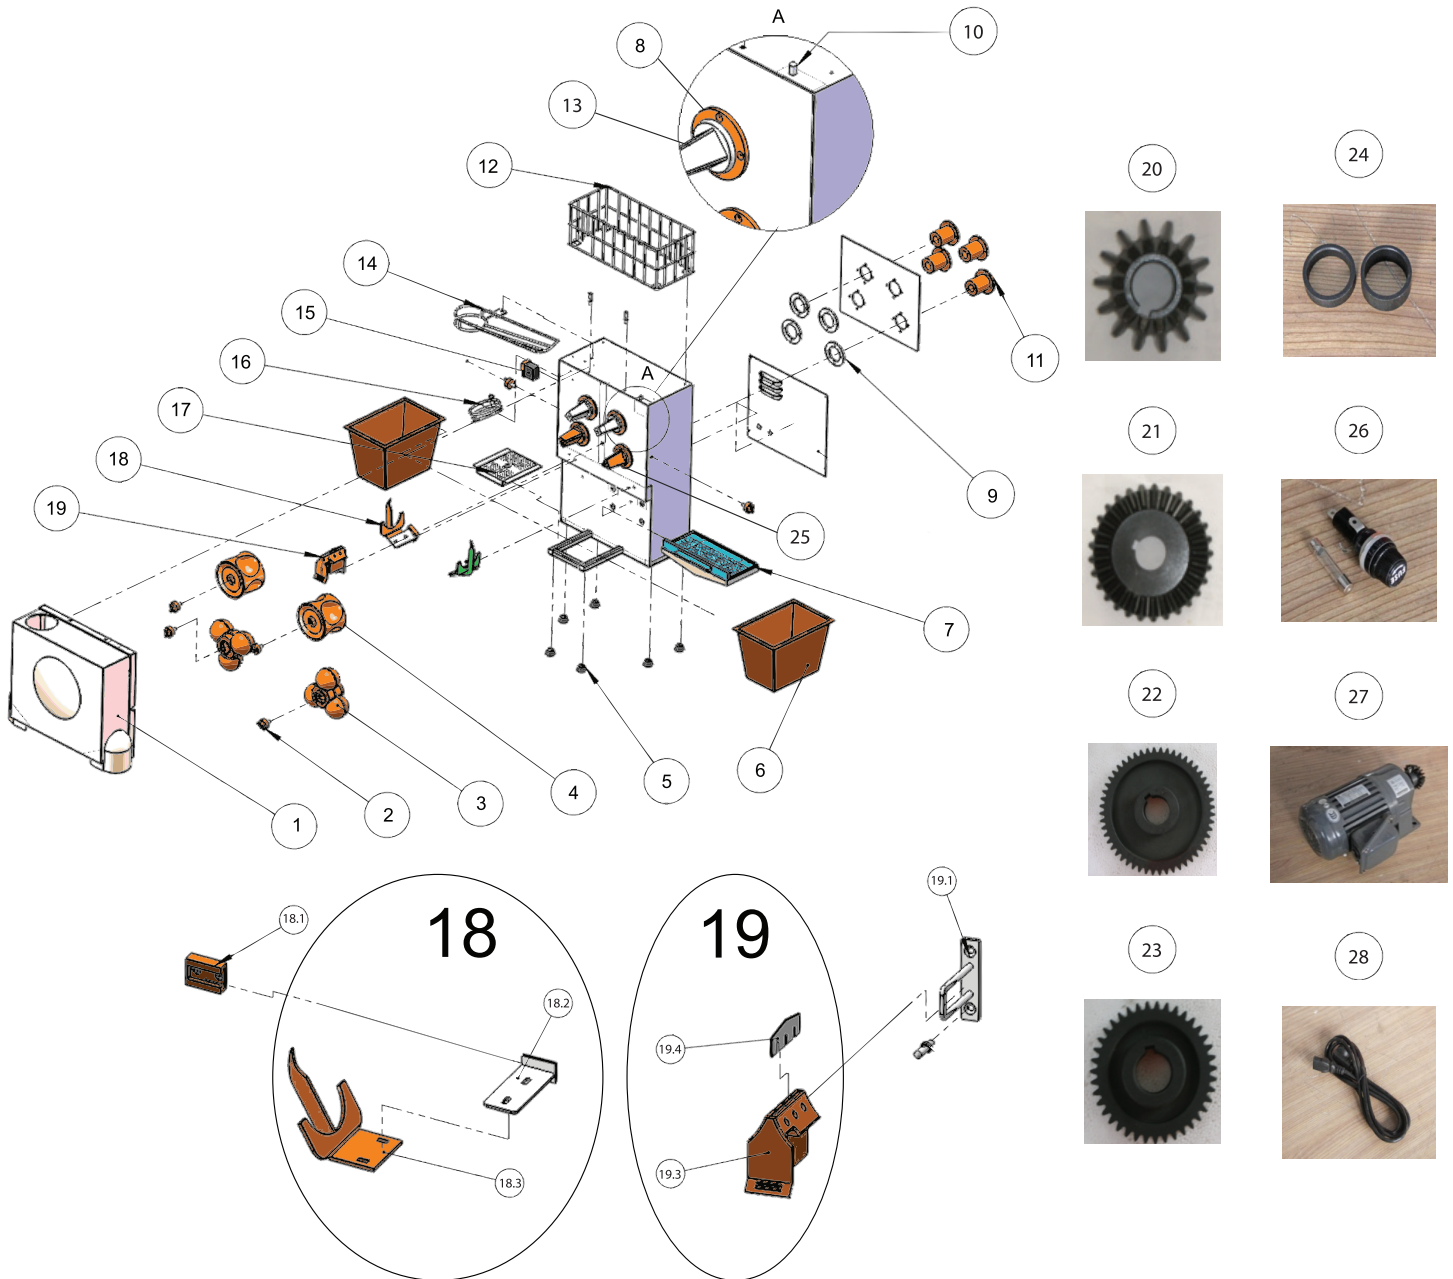

Parts Breakdown

Model JE-CN-0020 44228

Parts Breakdown

Model JE-CN-0020 44228

Item No.	Description	Position	Item No.	Description	Position	Item No.	Description	Position
65914	Cover for 44228	1	65900	Basket for 44228	12	65911	Blade Stand for 44228	19.3
65909	Screw for 44228	2	65926	Pyramid Axle for 44228	13	65912	Blade (Stainless) for 44228	19.4
65910	Convex Ball for 44228	3	65901	Slide Way for 44228	14	65919	Toothed Wheel 1 for 44228	20
65908	Concave Ball for 44228	4	65916	Starting Switch for 44228	15	65920	Toothed Wheel 2 for 44228	21
65917	Feet Screw for 44228	5	65904	Slide Way for 44228	16	65921	Big Spur Gear for 44228	22
65932	Plastic Bucket (two) for 44228	6	65903	Tray Bottom for 44228	17	65922	Small Spur Gear for 44228	23
65898	Leaking Drawer for 44228	7	66056	Complete Peeler Set for 44228	18	65924	Gear Circle for 44228	24
65899	Juicer Holder for 44228	7	65907	Peeler Stand for 44228	18.1	65927	Triangle Axle for 44228	25
65928	Front Axle Protection for 44228	8	65906	Peeler Shelf for 44228	18.2	65930	Fuse Holder with Fuse for 44228	26
65923	Gear Protection for 44228	9	65905	Peeler for 44228	18.3	65933	Motor for 44228	27
65925	Safety Switch for 44228	10	66057	Complete Blade Set for 44228	19	65934	Power Cord for 44228	28
65929	Back Axle Protection for 44228	11	65913	Blade Shelf (Stainless) for 44228	19.1			